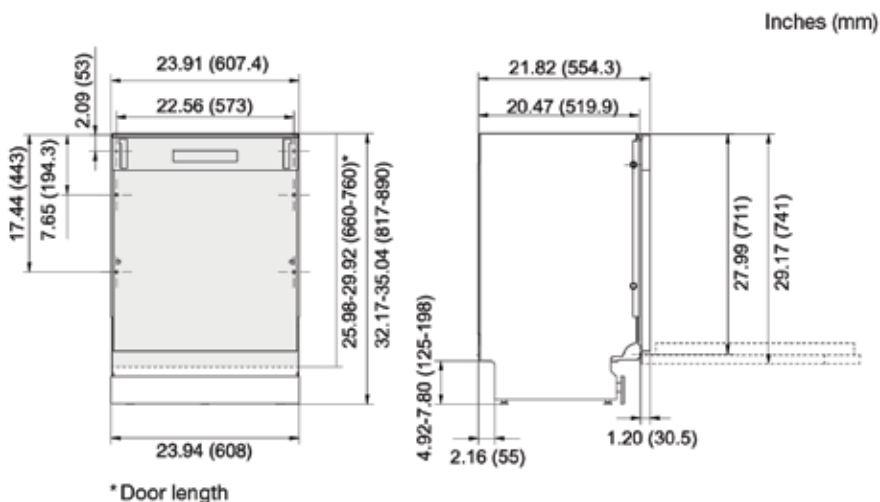

24" ADA, PANEL READY, TOP CONTROL DISHWASHER

BREDA

LUDWA30150

PERFORMANCE

Control Type	Electronic Push Button
Position	Top
Program Indicator	LED White Display

Style

Door Type	Fully Integrated
Finish	Panel Ready

Main Features

Place Settings	15
Tub Material	Stainless Steel
Wash Programs	6
AquaStop System	Yes
Water Diverter Valve	Yes
Water Sensor	Yes
Drying System	Total Dry (AutoOpen Door)
Concealed Heating Element	Yes
Status Light	Yes (on control panel)
Noise Level	45 dBA

Functions

Delay Wash	Yes (Up to 24 hours)
Speed Wash	Yes
NSF	Yes

Programs

Number of Programs	5
Program 1	Normal
Program 2	Heavy
Program 3	Auto
Program 4	Quick
Program 5	Rinse

Nominal dimensions. Actual measurements may vary.

Rack System

Height Adjustable Upper Rack	Yes
Upper Rack Glide System	Ball Bearing
Upper Rack Glass Holders	Fixed
Upper Rack Cup Holders	Flexible
Cutlery Basket	Yes
Knife Holder	Yes

Installation

Drain Hose	Included - 8 Ft.
Water Inlet Hose	Stainless Steel Braided
Electrical Connection	Standard Plug Included
Adjustable Feet	Included

Warranty

Parts and Labor	2 Years
Stainless Steel Tub	Lifetime

Dimensions & Weight

Height	32.17" to 35.04"
Width	23.46"
Depth	20.47"
Cutout Height	32.28" to 35.43"
Cutout Width	Min. 23.91"
Cutout Depth	Min. 21.82"
Weight	78 lbs.

Environmental Standards

Energy Star Qualified	Yes
Energy Consumption	199 kWh / Year
Water Consumption	3.4 Gallons / Cycle